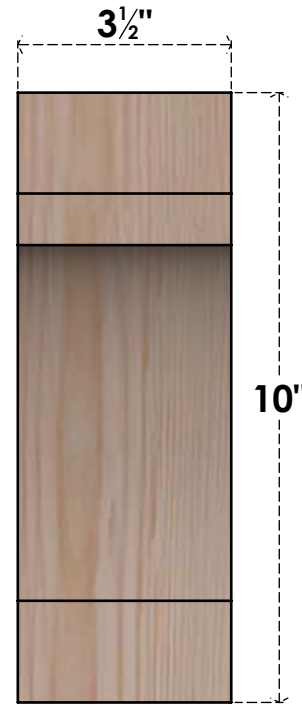

BRC04X06X10MRC00SDF

3 1/2"W X 6"D X 10"H MERCED SMOOTH BRACE, DOUGLAS FIR

SIDE

FRONT

EKENA MILLWORK
2300 WEST MAIN ST.
CLARKSVILLE, TX 75426
TOLL FREE: 866-607-0453
WWW.EKENAMILLWORK.COM

NOTES

1. INSTALLATION TO BE COMPLETED IN ACCORDANCE WITH MANUFACTURER'S SPECIFICATIONS.
2. DRAWING MAY NOT BE TO SCALE
3. THIS DRAWING IS INTENDED FOR DESIGN AND PLANNING PURPOSES ONLY.
4. ALL INFORMATION CONTAINED HEREIN WAS CURRENT AT THE TIME OF DEVELOPMENT BUT MUST BE REVIEWED AND APPROVED BY THE PRODUCT MANUFACTURER TO BE CONSIDERED ACCURATE.
5. PRODUCTS ARE NOT KILN DRIED. THIS ITEM IS UNIQUE AND WILL CONTAIN THE NATURAL VARIATIONS THAT THE WOOD SPECIES OFFERS. THIS MAY RESULT IN VARIATIONS UP TO 1/4"