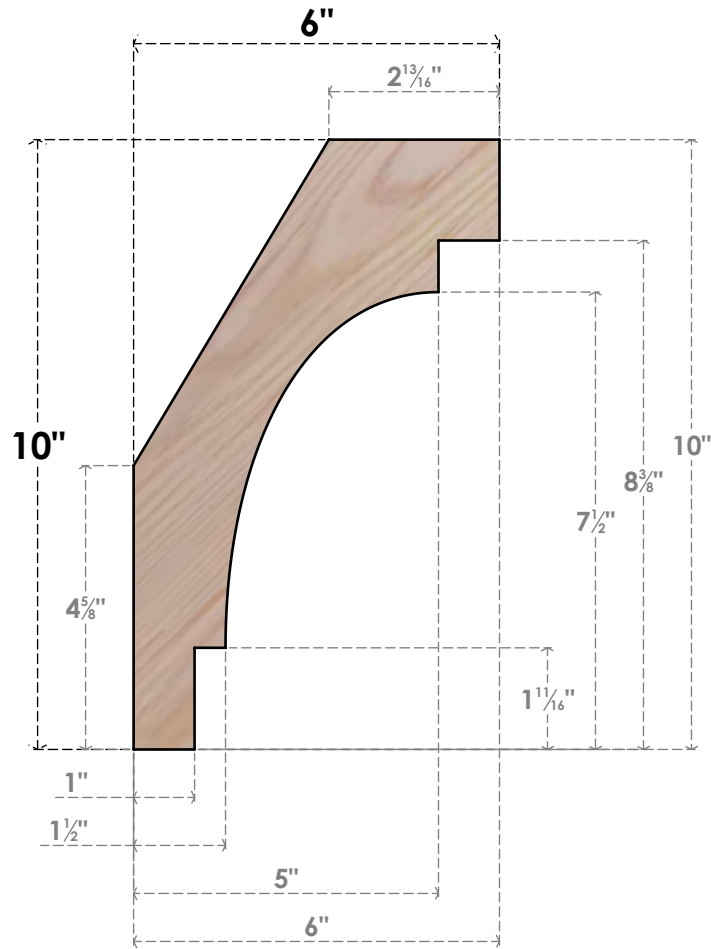

BRC04X06X10MRC00SDF

3 1/2"W X 6"D X 10"H MERCED SMOOTH BRACE, DOUGLAS FIR

SIDE

FRONT

EKENA MILLWORK
2300 WEST MAIN ST.
CLARKSVILLE, TX 75426
TOLL FREE: 866-607-0453
WWW.EKENAMILLWORK.COM

NOTES

1. INSTALLATION TO BE COMPLETED IN ACCORDANCE WITH MANUFACTURER'S SPECIFICATIONS.
2. DRAWING MAY NOT BE TO SCALE
3. THIS DRAWING IS INTENDED FOR DESIGN AND PLANNING PURPOSES ONLY.
4. ALL INFORMATION CONTAINED HEREIN WAS CURRENT AT THE TIME OF DEVELOPMENT BUT MUST BE REVIEWED AND APPROVED BY THE PRODUCT MANUFACTURER TO BE CONSIDERED ACCURATE.
5. PRODUCTS ARE NOT KILN DRIED. THIS ITEM IS UNIQUE AND WILL CONTAIN THE NATURAL VARIATIONS THAT THE WOOD SPECIES OFFERS. THIS MAY RESULT IN VARIATIONS UP TO 1/4"